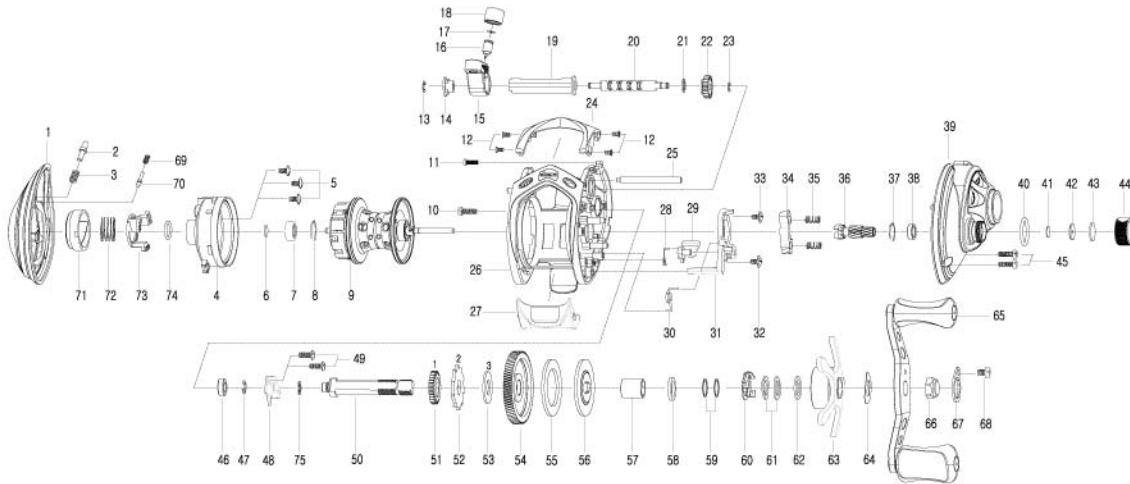

## CI-273v

Key No.	Part No.	Part Name	Key No.	Part No.	Part Name
1	5K131902	Palm Side Cover Assembly	38	6K304001	Ball Bearing
2	5K134801	Lock Pin	39	5K131507	Gear Side Cover Assembly
3	6K974401	Coil Spring	40	6K176501	O-Ring
4	5K132501	Spool Cover Assembly	41	5K027001	Washer
5	5K047001	Tap Screw	42	6K176905	Collar
6	5K027001	Washer	43	6K177001	Washer
7	6K474501	Ball Bearing	44	6K259122	Tension Nut
8	6K468301	Ring	45	6K311306	Screw
9	5K134001	Spool Assembly	46	6K170602	Ball Bearing
10	6K311311	Screw	47	63201402	Retainer
11	6K311306	Screw	48	5K134901	Bearing Plate
12	6K314101	Screw	49	6K398604	Screw
13	6B339801	Retainer	50	5K093603	Gear Metal
14	6K456801	Bush	51	6K258101	Gear
15	6K931103	Level Wind Assembly	52	6K893602	Ratchet
16	6K256501	Level Wind Pin	53	5K027101	Washer
17	6K148801	Washer	54	5K131401	Drive Gear
18	6K704403	Level Wind Nut	55	5K039901	Washer-L
19	6K456403	Pipe	56	5K040001	Washer-D
20	6K095602	Worm Shaft	57	6K896701	Sleeve
21	6E096503	Washer	58	6K882401	Collar
22	6K469301	Worm Pinion	59	6K177302	Wahser
23	6B339801	Retainer	60	6K259201	Leaf Spring Assembly
24	5K130802	Hood	61	5K027201	Spring Washer
25	6K930401	Pillar	62	6K193601	Washer
26	5K130301	Frame Assembly	63	5K084019	Star Drag Assembly
27	6K977205	Thumb Bar Assembly	64	6K161404	Leaf Spring
28	5K119001	Kick Lever Spring	65	5K135301	Handle Assembly
29	5K130601	Kick Lever	66	5K047105	Handle Nut
30	5K093401	Clutch Cam Spring	67	5K005004	Handle Nut Retainer
31	5K130701	Clutch Cam	68	63520408	Screw
32	6K723502	Screw	69	5K098401	Coil Spring
33	6K723502	Screw	70	5K099701	Click Pin
34	5K093701	Clutch	71	5K132303	Control Dial
35	6K942501	Coil Spring	72	5K098301	Coil Spring
36	5K131101	Pinion	73	5K098201	Slide Cam
37	6K170701	Ring	74	5K098001	O-Ring
			75	6E096503	Washer