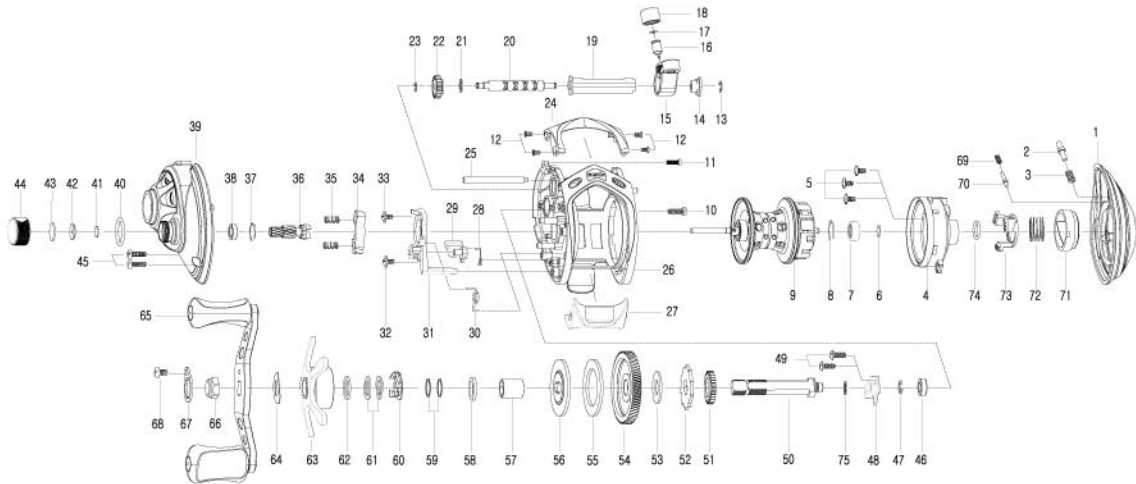

CITRIX

CI-273vLX

Key No.	Part No.	Part Name	Key No.	Part No.	Part Name
1	5K138601	Palm Side Cover Assembly	38	6K304001	Ball Bearing
2	5K134801	Lock Pin	39	5K138501	Gear Side Cover Assembly
3	6K974401	Coil Spring	40	6K176501	O-Ring
4	5K138701	Spool Cover Assembly	41	5K027001	Washer
5	5K047001	Tap Screw	42	6K176905	Collar
6	5K027001	Washer	43	6K177001	Washer
7	6K474501	Ball Bearing	44	6K259122	Tension Nut
8	6K468301	Ring	45	6K311306	Screw
9	5K134001	Spool Assembly	46	6K170602	Ball Bearing
10	6K311311	Screw	47	63201402	Retainer
11	6K311306	Screw	48	5K134901	Bearing Plate
12	5K155601	Screw	49	6K398604	Screw
13	6B339801	Retainer	50	5K093604	Gear Metal
14	6K456801	Bush	51	6K258101	Gear
15	6K931103	Level Wind Assembly	52	6K893602	Ratchet
16	6K256501	Level Wind Pin	53	5K027101	Washer
17	6K148801	Washer	54	5K131402	Drive Gear
18	6K704403	Level Wind Nut	55	5K039901	Washer-L
19	6K456403	Pipe	56	5K040001	Washer-D
20	5K095602	Worm Shaft	57	6K896701	Sleeve
21	6E096503	Washer	58	6K882401	Collar
22	6K469301	Worm Pinion	59	6K177302	Wahser
23	6B339801	Retainer	60	6K259201	Leaf Spring Assembly
24	5K136702	Hood	61	5K027201	Spring Washer
25	6K930401	Pillar	62	6K193601	Washer
26	5K138101	Frame Assembly	63	5K084021	Star Drag Assembly
27	5K138301	Thumb Bar Assembly	64	6K161404	Leaf Spring
28	5K137301	Kick Lever Spring	65	5K135301	Handle Assembly
29	5K138201	Kick Lever	66	5K047110	Handle Nut
30	5K138401	Clutch Cam Spring	67	5K005004	Handle Nut Retainer
31	5K137201	Clutch Cam	68	63520408	Screw
32	6K723502	Screw	69	5K098401	Coil Spring
33	6K723502	Screw	70	5K099701	Click Pin
34	5K133401	Clutch	71	5K1323A1	Control Dial
35	6K942501	Coil Spring	72	5K098301	Coil Spring
36	5K131102	Pinion	73	5K098201	Slide Cam
37	6K170701	Ring	74	5K098001	O-Ring
			75	6E096503	Washer