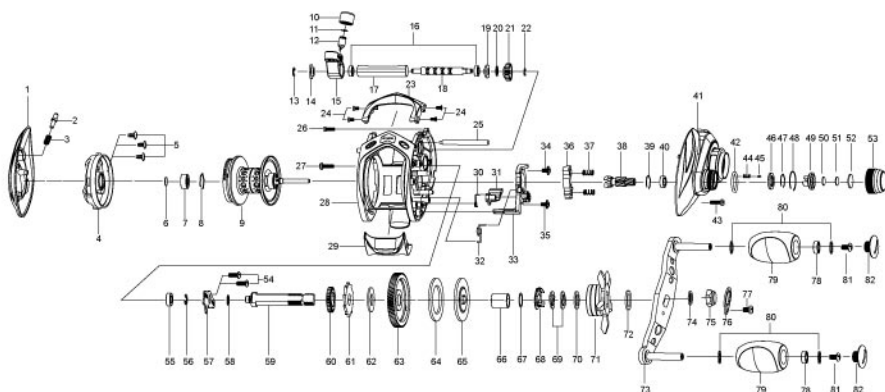

HELIOS Air  
HM-273

APOLLO MG 111HG

Key No.	Part No.	Part Name	Key No.	Part No.	Part Name
1	5K176118	PALM SIDE COVER	43	6K311315	SCREW
2	5K177001	LOCK PIN	44	5K201601	COIL SPRING
3	6K974402	COIL SPRING	45	5K201501	CLICK PIN
4	5K207802	SPOOL COVER ASSEMBLY	46	5K201401	CLICK PLATE
5	6AK21802	SCREW	47	6K394501	RETAINER
6	5K027001	WASHER	48	5K201301	RING
7	6K474508	BALL BEARING	49	5K201201	CONTROL PLATE
8	6K468301	RING	50	5K027001	WASHER
9	5K219503	SPOOL ASSEMBLY (1 BALL BEARING)	51	6K164601	WASHER
10	6K704403	NUT	52	6K177001	WASHER
11	6K148801	WASHER	53	5K201006	TENSION KNOB
12	6K256501	LEVEL WIND PIN	54	6K398604	SCREW
13	6B339801	RETAINER	55	6K170601	BALL BEARING
14	5K028501	BUSH	56	63201402	RETAINER
15	5K238001	LEVEL WIND ASSEMBLY	57	5K134901	BEARING PLATE
16	6K626401	BALL BEARING	58	6E096501	WASHER
17	6K468601	PIPE	59	5K093614	GEAR METAL
18	5K093201	WORM SHAFT	60	6K258101	GEAR
19	5K028501	BUSH	61	6K893603	RATCHET
20	6K161806	WASHER	62	6K174504	WASHER
21	6K468301	WORM PINION	63	5K131403	DRIVE GEAR
22	6B339801	RETAINER	64	5K039906	DRAG WASHER
23	5K175607	HOOD	65	5K209101	WASHER
24	5K155601	SCREW	66	6K896704	SLEEVE
25	6K930404	PILLAR	67	6K177302	WASHER
26	6K311315	SCREW	68	6K259201	LEAF SPRING ASSEMBLY
27	6K311315	SCREW	69	5K027201	SPRING WASHER
28	5K180319	FRAME ASSEMBLY	70	6K193601	WASHER
29	6K977206	THUMB BAR ASSEMBLY	71	5K245309	STAR DRAG ASSEMBLY
30	5K119001	SPRING	72	5K199101	WASHER
31	5K175801	KICK LEVER	73	5K181314	HANDLE ARM ASSEMBLY
32	5K093401	SPRING	74	5K199201	WASHER
33	5K175701	CLUTCH CAM	75	5K181803	NUT
34	6K723502	SCREW	76	5K005011	RETAINER
35	6K723502	SCREW	77	63520407	SCREW
36	5K093701	CLUTCH	78	6K626401	BALL BEARING (2 BALL BEARINGS)
37	6K942501	COIL SPRING	79	5K211309	HANDLE KNOB
38	5K131101	PINION	80	5K129201	WASHER
39	6K170701	RING	81	6K325306	SCREW
40	6K304001	BALL BEARING	82	5K148824	HANDLE KNOB CAP
41	5K1806A4	GEAR SIDE COVER ASSEMBLY			
42	6K904901	O-RING			