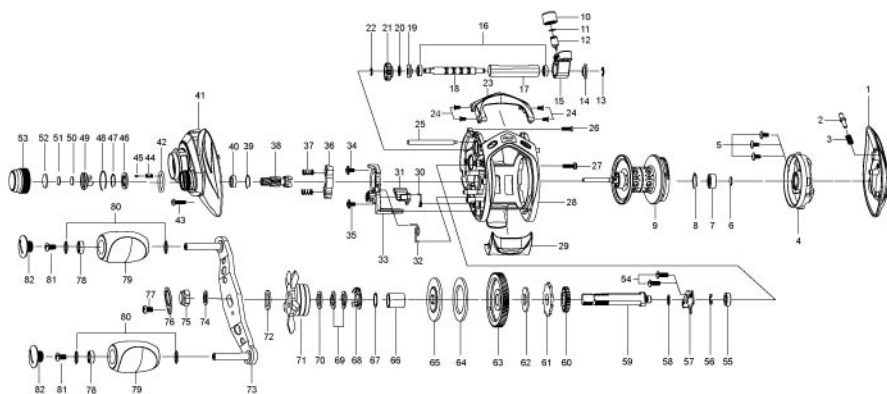

HELIOS Air

HM-273LX

APOLLO MG 111HGL

Key No.	Part No.	Part Name	Key No.	Part No.	Part Name
1	5K177617	PALM SIDE COVER	43	6K311315	SCREW
2	5K134801	LOCK PIN	44	5K201801	COIL SPRING
3	6K974402	COIL SPRING	45	5K201501	CLICK PIN
4	5K207902	SPOOL COVER ASSEMBLY	46	5K201401	CLICK PLATE
5	6AK21802	SCREW	47	6K394501	RETAINER
6	5K027001	WASHER	48	5K201301	RING
7	6K474508	BALL BEARING	49	5K201201	CONTROL PLATE
8	6K468301	RING	50	5K027001	WASHER
9	5K219503	SPOOL ASSEMBLY (1 BALL BEARING)	51	6K164601	WASHER
10	6K704403	NUT	52	6K177001	WASHER
11	6K148801	WASHER	53	5K201006	TENSION KNOB
12	6K256501	LEVEL WIND PIN	54	6K398604	SCREW
13	6B339801	RETAINER	55	6K170601	BALL BEARING
14	5K028501	BUSH	56	63201402	RETAINER
15	5K238001	LEVEL WIND ASSEMBLY	57	5K134901	BEARING PLATE
16	6K626401	BALL BEARING	58	6E096501	WASHER
17	6K468601	PIPE	59	5K093615	GEAR METAL
18	5K093201	WORM SHAFT	60	6K258101	GEAR
19	5K028501	BUSH	61	6K893603	RATCHET
20	6K161806	WASHER	62	6K174504	WASHER
21	6K469301	WORM PINION	63	5K131404	DRIVE GEAR
22	6B339801	RETAINER	64	5K039906	DRAG WASHER
23	5K177307	HOOD	65	5K209101	WASHER
24	5K155601	SCREW	66	6K896704	SLEEVE
25	6K930404	PILLAR	67	6K177302	WASHER
26	6K311315	SCREW	68	6K259201	LEAF SPRING ASSEMBLY
27	6K311315	SCREW	69	5K027201	SPRING WASHER
28	5K181119	FRAME ASSEMBLY	70	6K193601	WASHER
29	5K138303	THUMB BAR ASSEMBLY	71	5K245316	STAR DRAG ASSEMBLY
30	5K138201	SPRING	72	5K199101	WASHER
31	5K177502	KICK LEVER	73	5K181314	HANDLE ARM ASSEMBLY
32	5K138401	SPRING	74	5K199201	WASHER
33	5K177402	CLUTCH CAM	75	5K181808	NUT
34	6K723502	SCREW	76	5K005011	RETAINER
35	6K723502	SCREW	77	63520407	SCREW
36	5K133401	CLUTCH	78	6K626401	BALL BEARING (2 BALL BEARINGS)
37	6K942501	COIL SPRING	79	5K211307	HANDLE KNOB
38	5K131102	PINION	80	5K129201	WASHER
39	6K170701	RING	81	6K325306	SCREW
40	6K304001	BALL BEARING	82	5K148824	HANDLE KNOB CAP
41	5K1771A4	GEAR SIDE COVER ASSEMBLY			
42	6K904901	O-RING			