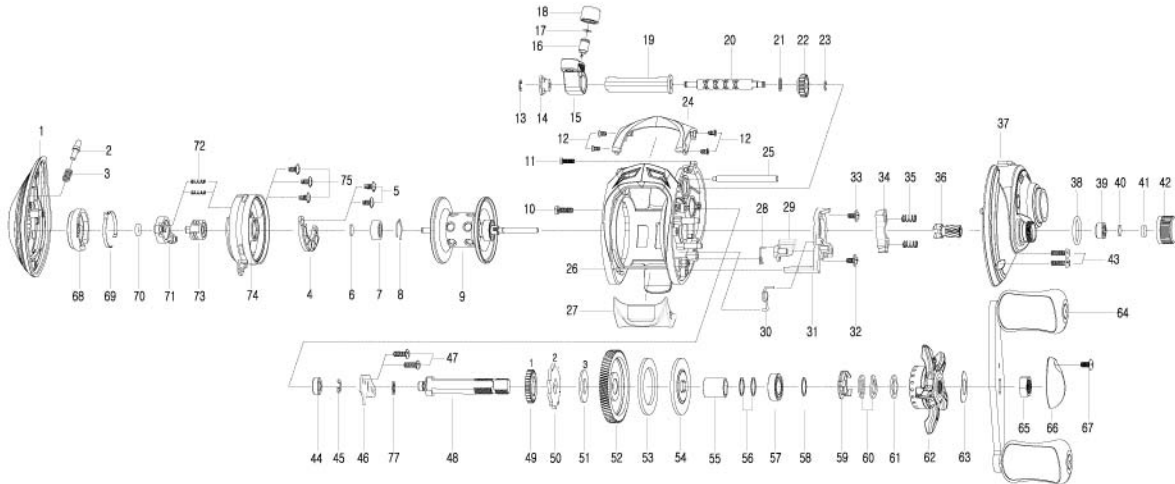

TORMENTA

TT-266W

Key No.	Part No.	Part Name	Key No.	Part No.	Part Name
1	5K134707	Palm Side Cover Assembly	39	5K155801	Bearing
2	5K134801	Lock Pin	40	5K027001	Washer
3	6K974401	Coil Spring	41	6K181101	Washer
4	5K102301	Magnet Holder Assembly	42	6K181202	Tension Nut
5	5K047001	Tap Screw	43	6K311306	Screw
6	5K027001	Washer	44	6K256901	Bearing
7	6K758901	Bearing	45	63201402	Retainer
8	6K468301	Ring	46	5K134901	Bearing Plate
9	5K134407	Spool Assembly	47	6K398604	Screw
10	6K311311	Screw	48	5K093603	Gear Metal
11	6K311306	Screw	49	6K258101	Gear
12	6K314101	Screw	50	6K893602	Ratchet
13	6B339801	Retainer	51	5K027101	Washer
14	6K456801	Bush	52	5K131301	Drive Gear
15	6K931104	Level Wind Assembly	53	5K039901	Washer-L
16	6K256501	Level Wind Pin	54	5K040001	Washer-D
17	6K148801	Washer	55	6K859201	Sleeve
18	6K704403	Level Wind Nut	56	6K177302	Washer
19	6K456403	Pipe	57	6K582201	Ball Bearing
20	6K095602	Worm Shaft	58	6K177302	Washer
21	6E096503	Washer	59	6K259201	Leaf Spring Assembly
22	6K469301	Worm Pinion	60	5K027201	Spring Washer
23	6B339801	Retainer	61	6K193601	Washer
24	5K130801	Hood	62	5K133804	Star Drag Assembly
25	6K930401	Pillar	63	6K161404	Leaf Spring
26	5K132803	Frame Assembly	64	5K135305	Handle Assembly
27	6K977206	Thumb Bar Assembly	65	6K178309	Handle Nut
28	5K119001	Kick Lever Spring	66	6K311004	Handle Nut Cap
29	5K130601	Kick Lever	67	63511805	Screw
30	5K093401	Clutch Cam Spring	68	5K132406	Control Dial
31	5K130701	Clutch Cam	69	6K974701	Leaf Spring
32	6K723502	Screw	70	6K180201	O-Ring
33	6K723502	Screw	71	5K132701	Slide Cam-B
34	5K093701	Clutch	72	5K100501	Coil Spring
35	6K942501	Coil Spring	73	5K096201	Slide Cam-A
36	5K153801	Pinion	74	5K124901	Spool Cover
37	5K131511	Gear Side Cover Assembly	75	5K047001	Screw
38	6K176501	O-Ring	76	6E096503	Washer