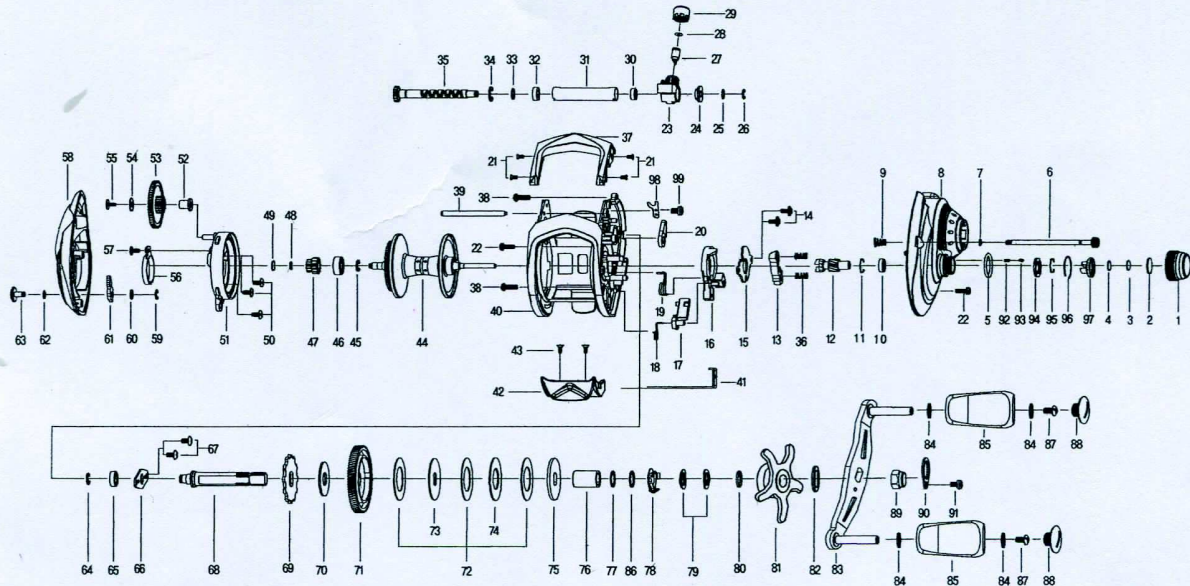

KOMODOSS KDS-364

Key No.	Part No.	Part Name	Key No.	Part No.	Part Name
1	5K201009	Tension Knob	51	5K215801	Spool Cover Assembly
2	6K177001	Washer	52	5K216001	Collar
3	6K164611	Washer	53	6K163501	Gear
4	5K027001	Washer	54	6B924906	Washer
5	6K904901	O-Ring	55	6K787601	Tap Screw
6	5K214401	Thumb Screw	56	5K216101	Click Leaf Spring
7	6K204604	Washer	57	6K494001	Screw
8	5K213915	Gear Side Cover Assembly (One Way Clutch)	58	5K218813	Palm Side Cover
9	5K255501	Coil Spring	59	63205901	Retainer
10	6K304004	Ball Bearing	60	6K164404	Washer
11	6K170701	Ring	61	5K215601	Click Claw
12	5K213503	Pinion	62	6K148904	Washer
13	5K093701	Clutch	63	5K215702	Click Lever
14	6K723501	Screw	64	63205901	Retainer
15	5K212901	Cam Plate	65	6K170604	Ball Bearing
16	5K212801	Clutch Cam	66	5K213301	Bearing Plate
17	5K211901	Kick Lever	67	6K398603	Screw
18	5K212001	Spring	68	5K213201	Gear Metal
19	5K213101	Spring	69	5K213601	Ratchet
20	5K214502	Stopper Assembly	70	5K235101	Washer
21	6K314101	Screw	71	5K213705	Drive Gear
22	6K311306	Screw	72	5K238301	Washer-L
23	5K212201	Lever Wind Assembly	73	5K238501	Washer-D
24	5K028501	Bush	74	5K238401	Washer-A
25	6K161803	Washer	75	5K238601	Washer-D
26	63205901	Retainer	76	6K896718	Sleeve
27	6K256506	Lever Wind Pin	77	6K177302	Washer
28	6K148803	Washer	78	6K259201	Leaf Spring Assembly
29	6K704403	Lever Wind Nut	79	5K027201	Spring Washer
30	6K626404	Ball Bearing	80	5K174201	Du-Washer
31	5K212101	Pipe	81	5K0840C2	Star Drag Assembly
32	6K304004	Ball Bearing	82	5K199101	Washer
33	6E096503	Washer	83	5K231511	Handle Arm Assenbly
34	6K772101	Retainer	84	5K129201	Washer
35	5K216301	Worm Shaft Assembly	85	5K231207	Handle Knob Assembly
36	6K942501	Coil Spring	86	6K177301	Washer
37	5K213410	Front Support	87	63511816	Screw
38	63511112	Screw	88	5K154621	Handle Knob Cap
39	5K212501	Pillar	89	5K181816	Nut
40	5K211525	Frame Assembly	90	5K005001	Retainer
41	5K213001	Clutch Link	91	63520406	Screw
42	5K212701	Thumb Bar	92	5K201601	Coil Spring
43	6K395601	Tap Screw	93	5K201501	Click Pin
44	5K214722	Spool Assembly (1 ball bearing)	94	5K201401	Click Plate
45	63201402	Retainer	95	6K394501	Retainer
46	5K126106	Ball Bearing	96	5K201301	Ring
47	5K215101	Spool Pinion	97	5K201201	Control Plate
48	6B339801	Retainer	98	5K234901	Plate
49	5K027001	Washer	99	6K797201	Screw
50	63535902	Screw			