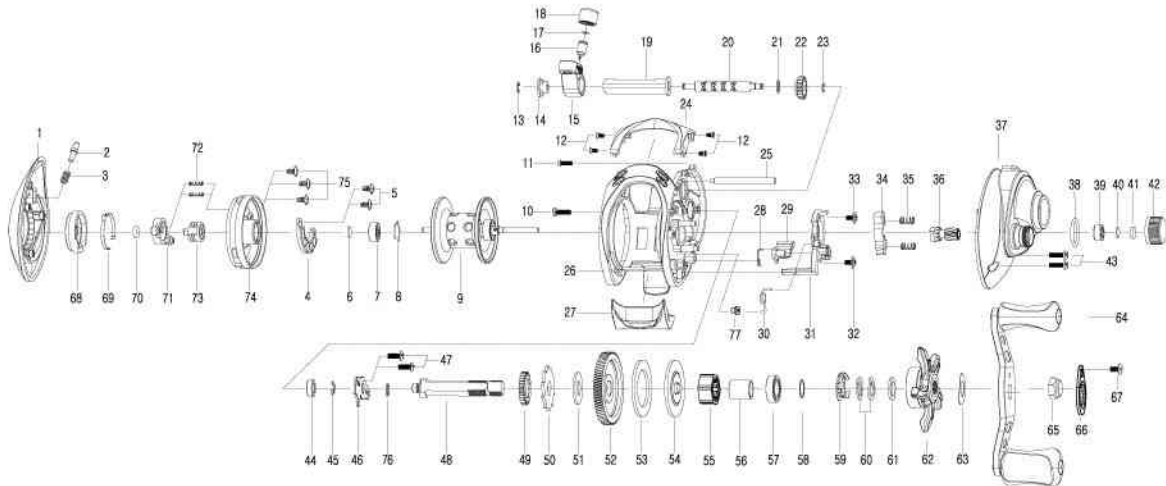

Caymus

C-266W

Key No.	Part No.	Part Name	Key No.	Part No.	Part Name
1	5K275809	Palm Side Cover	39	6K176801	Bearing
2	5K134801	Lock Pin	40	5K027001	Washer
3	6K974401	Coil Spring	41	6K181101	Washer
4	5K102301	Magnet Holder Assembly	42	6K181234	Tension Nut
5	5K047001	Tap Screw	43	6K311307	Screw
6	5K027001	Washer	44	6K170602	Ball Bearing
7	6K474502	Ball Bearing	45	63201402	Retainer
8	6K468301	Ring	46	5K134901	Bearing Plate
9	5K295102	Spool Assembly(1 Ball Bearing)	47	63535902	Screw
10	6K311315	Screw	48	5K093603	Gear Metal
11	6K311307	Screw	49	6K258101	Gear
12	6K395604	Screw	50	6K893602	Ratchet
13	6B339801	Retainer	51	5K027101	Washer
14	6K456801	Bush	52	5K131301	Drive Gear
15	6K931104	Level Wind Assembly	53	5K039901	Washer-L
16	6K256501	Level Wind Pin	54	5K040001	Washer-D
17	6K148801	Washer	55	6K859301	One way clutch Assembly
18	6K704403	Level Wind Nut	56	6K859205	Bush
19	6K456403	Pipe	57	6K582202	Ball Bearing
20	5K095605	Worm Shaft	58	6K177302	Washer
21	6E096503	Washer	59	6K259201	Leaf Spring Assembly
22	6K469301	Worm Pinion	60	5K027201	Spring Washer
23	6B339801	Retainer	61	6K193601	Washer
24	5K130818	Hood	62	5K1339A9	Star Drag
25	6K930403	Pillar	63	6K161404	Leaf Spring
26	5K132813	Frame Assembly	64	5K135325	Handle Assembly (2 Ball Bearing)
27	6K977210	Thumb Bar Assembly	65	5K047102	Handle Nut
28	5K119001	Kick Lever Spring	66	5K155107	Retainer
29	5K130601	Kick Lever	67	63508914	Screw
30	5K093401	Clutch Cam Spring	68	5K132402	Control Dial
31	5K130701	Clutch Cam	69	6K974701	Leaf Spring
32	6K787601	Screw	70	6K180201	O-Ring
33	6K787601	Screw	71	5K137901	Slide Cam-B
34	5K093701	Clutch	72	5K100501	Coil Spring
35	6K942501	Coil Spring	73	5K284701	Slide Cam-A
36	5K131001	Pinion	74	5K275901	Spool Cover
37	5K275709	Gear Side Cover	75	6K509702	Screw
38	6K176501	O-Ring	76	6E096501	Washer
			77	6K261702	Bush